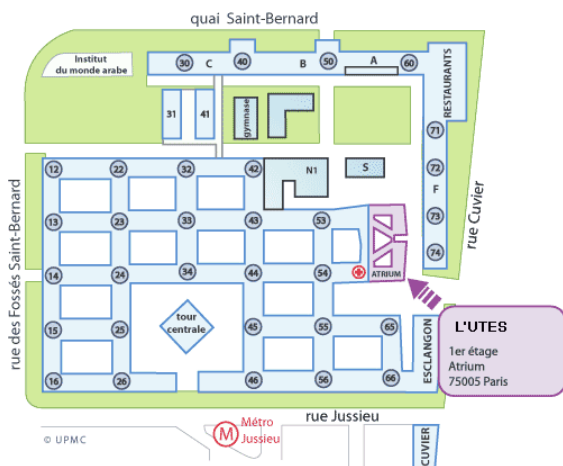

UNIVERSITE PIERRE ET MARIE CURIE
JUSSIEU
4 place Jussieu, Paris

SUBWAY : line 7 or line 10 (JUSSIEU STATION)

LOCATION: ATRIUM, 1st floor

The Monday lectures and computer lab sessions will take place on the campus Jussieu of the University Pierre et Marie Curie (UPMC) at the UTES center located on the 1st floor of the Atrium building (a bright red building).

Lectures : Monday 9h-17h30 room 128.

Computer labs : 14h-16h room 119 and 18h15-19h45 room 102.

Please bring your registration letter for possible security control on the campus.

(The staircases on the campus are named according to a 2x2 matrix called Tour XX or TXX. The present pedestrian entrance is near T46).